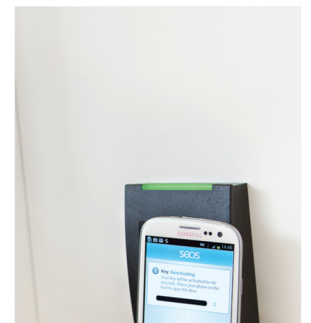

ASSA ABLOY PRESENTS:

The Intelligent Openings Showroom

SPONSORED BY:

Door Security Solutions® and Translucent Security - The latest in Access Controls Mobile Showcase

Experience Innovation in Action

Discover how to implement locking solutions that provide the right level of security to protect specific assets behind each door. The ASSA ABLOY Intelligent Openings Showroom presents an overview of security technologies ranging from simple mechanical locks to the latest highly intelligent locking solutions. Advancements in security technology give end users a full range of options to secure their facility.

WHEN:

Friday, November 4, 2016
10:00 AM - 3:00 PM

WHERE:

Translucent Security
1248 Sussex Turnpike, Bldg A-3
Randolph, New Jersey 07869

The Intelligent Openings Showroom Features:

- Locks that connect to an IP network through WiFi and Ethernet connections
- Open-architecture Integrated Wiegand locks and strikes that operate off third-party software
- Intelligent doorway components that connect, communicate and continuously relay their status to a security network

CONTACT:

Paul Hedlund
973-895-2707 x226
phedlund@tranlucentsecurity.com

Follow us on Twitter
@ASSAABLOYtours

Visit us online at
www.assaabloydss.com

ASSA ABLOY

The global leader in
door opening solutions

ADAMS RITE | AMERISTAR | BARON | CECO DOOR | CORBIN RUSSWIN | CURRIES | FRAMEWORKS | GRAHAM | HES | HID | MAIMAN
MARKAR | MCKINNEY | MEDECO | NORTON | PEMKO | RIXSON | ROCKWOOD | SARGENT | SECURITRON | SMP SPECIALTY DOORS | YALE